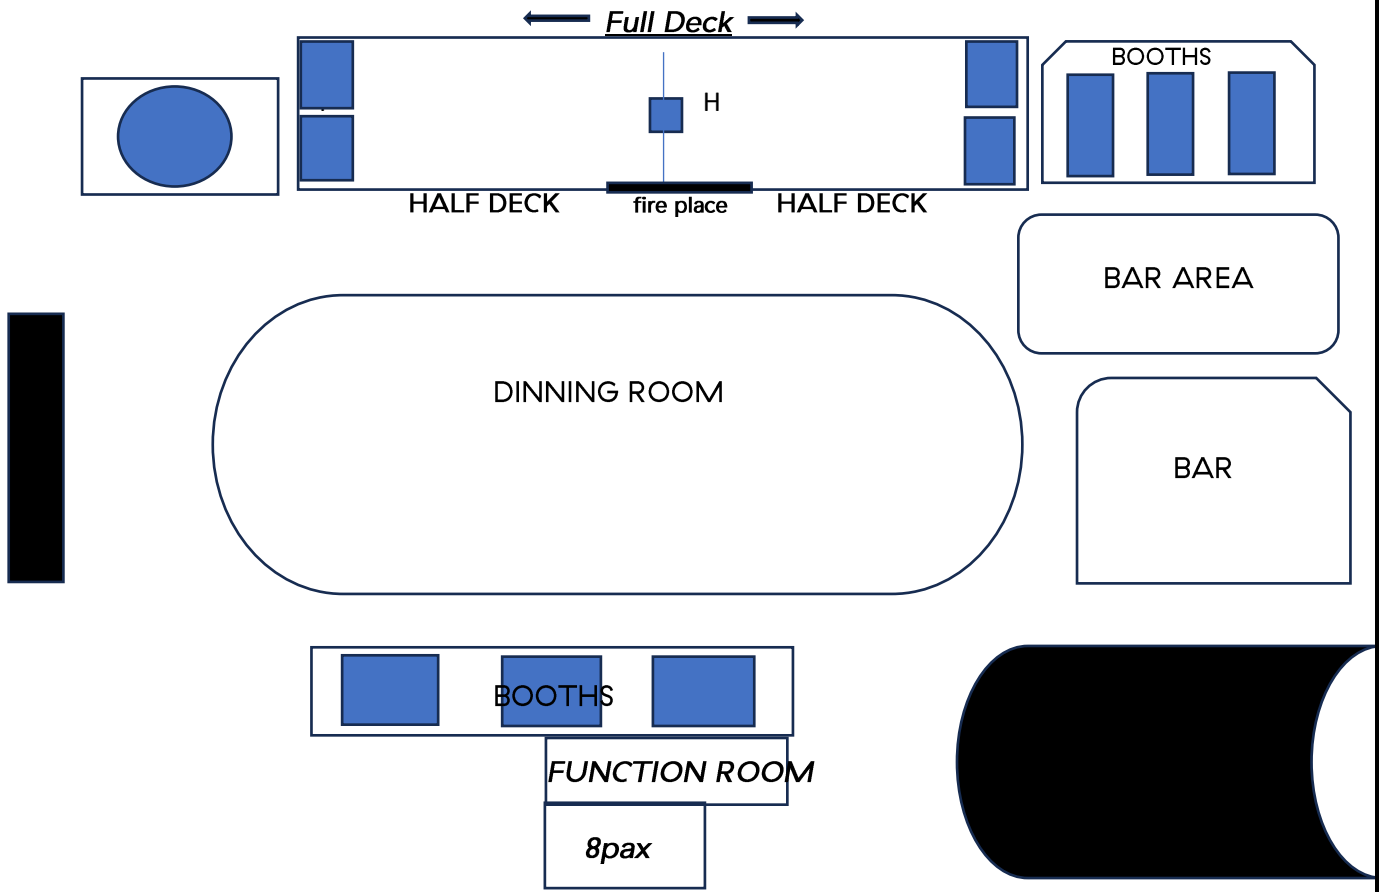

WEST LAKES
**MOSAIC
HOTEL**

Day	11am –4pm full deck	4pm–1am Full deck	11am– 4pm ½ Deck	4pm– 1am ½ Deck
Monday–Wednesday	N/A	N/A	N/A	N/A
Thursday	\$1500	\$4000	\$1000	\$2000
Friday	\$1500	\$6000	\$1000	\$3500
Saturday	\$3000	\$6000	\$1500	\$4000
Sunday	\$2500	\$3000	\$1500	\$1500

*** full venue hire is available upon request (does not include gaming or sports bar)

Capacity	Full deck	½ Deck	Bar	Dining area	Full venue
Standing/cocktail	110	50	30	80	200
Seated/dinner	80	40	20–30	60	120

(Bar area and dining area do not incur a minimum spend as they are not exclusive areas)